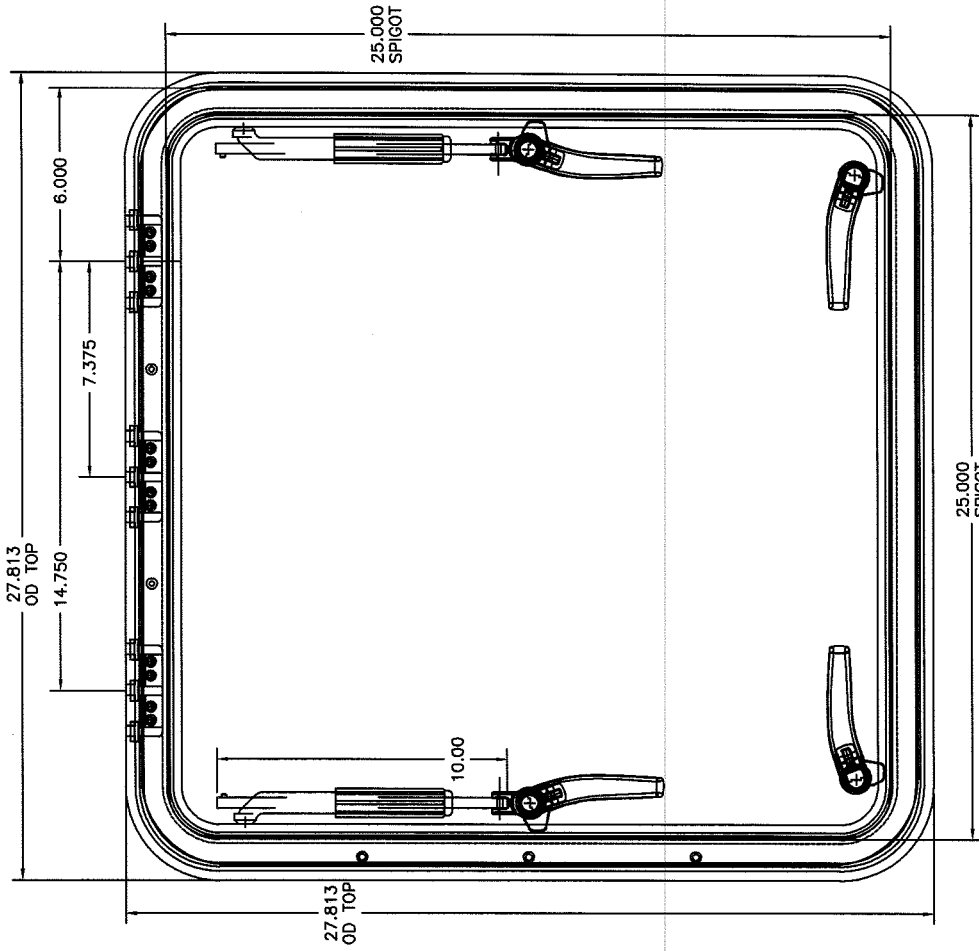

REV DESCRIPTION BY DATE

25.000  
SPIGOT

SUGGESTED CUTOUT  
25-1/8 X 25-1/8  
RADIUS = 1-11/16

WHA-1000X LARGEST

**BOMAR**  
SERIES  
LOW PRO WATCH SERIES

1/32  
XXX-3-005  
XXX-02

JERRY 1 of 1

50.5 1/2 ID N1048-10PX