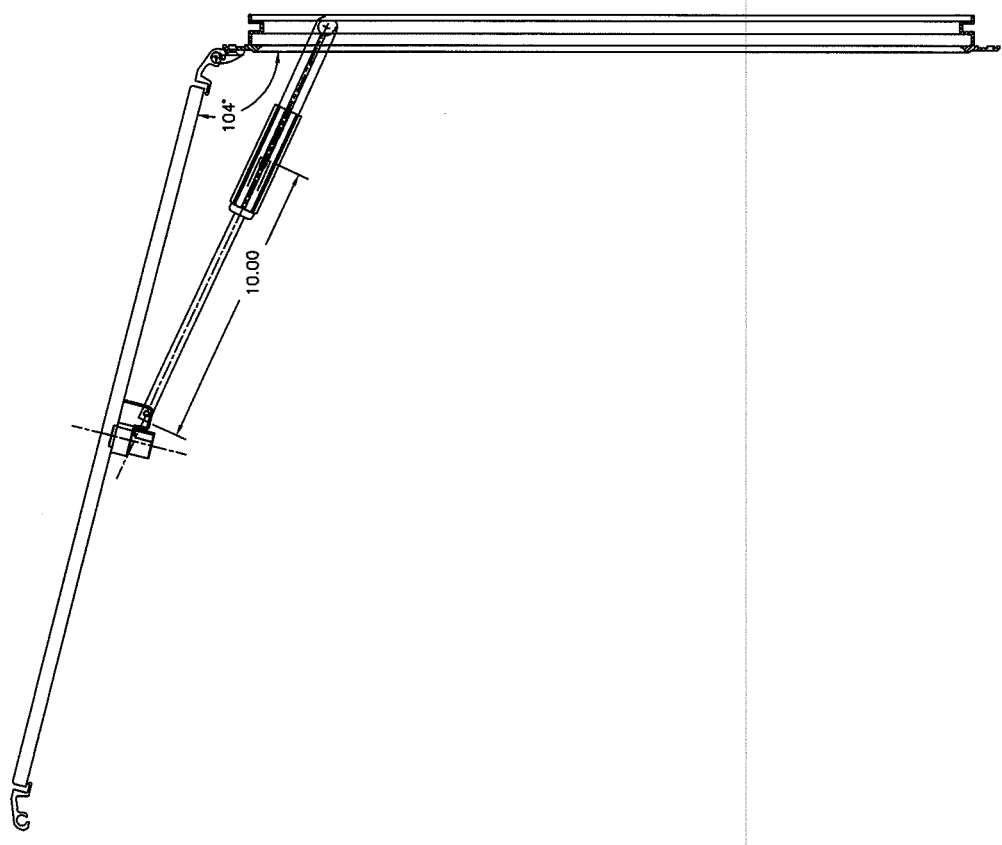

REV DESCRIPTION BY DATE

25.000  
SPIGOT

SUGGESTED CUTOUT  
25-1/8 X 25-1/8  
RADIUS = 1-11/16

WHA-1000X LARGEST

**BOMAR**  
SERIES  
LOW PRO WATCH SERIES

1/32  
XXX-3-005  
XXX-02

JERRY 1 of 1

50.5 1/2 ID N1048-10PX